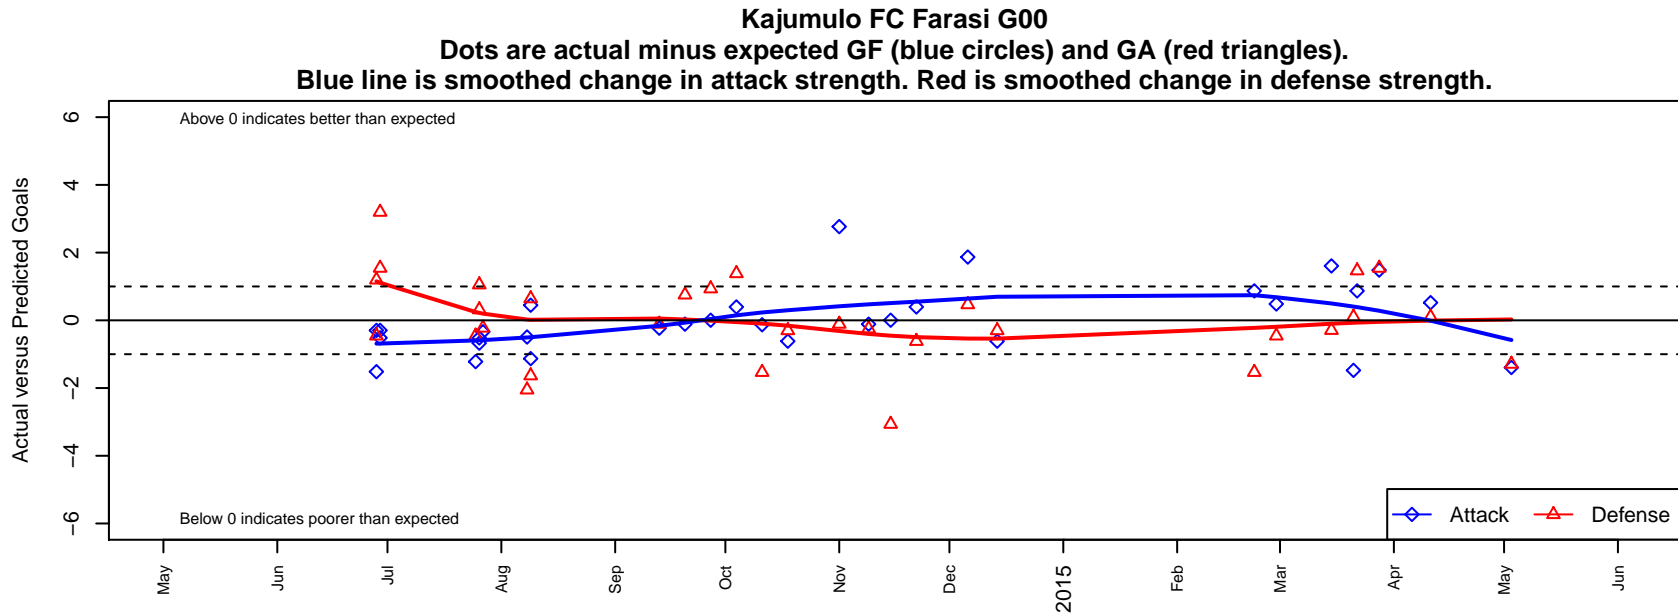

Kajumulo FC Farasi G00

Kajumulo FC
 Seattle, WA
 G00 total strength=1019
 attack=2.68 defense=1.71
 fall league = PSPL Classic 2 U14
 spr league = Spr PSPL Classic 3 U14

alt names used:
 Farisi 00
 Kajumulo FC Farasi 00
 42 Farisi 00
 Kajumulo FC Farasi 00
 Farisi00

Venues played:
 2014 Westsound Summer Classic GU14
 2014 Crossfire Select Cup GU14 Silver
 2014 Puma Rimland Pacific Cup U14
 2014 PSPL Classic 2 U14
 2014 Spr PSPL Classic 3 U14

**attack and defense variance (black dot)
relative to other teams
and top 10 in region**