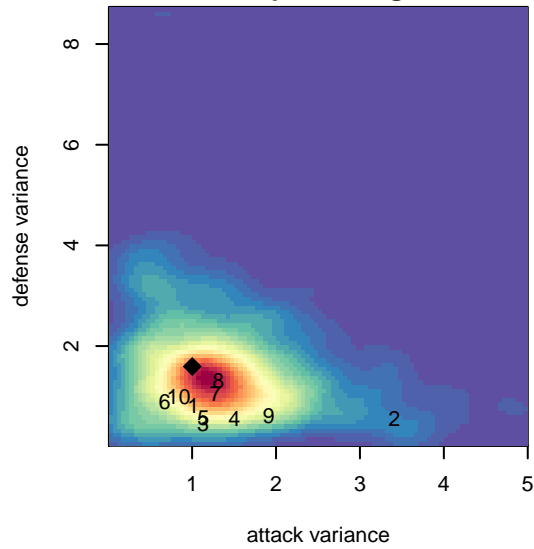

**attack and defense variance (black dot)
relative to other teams
and top 10 in region**