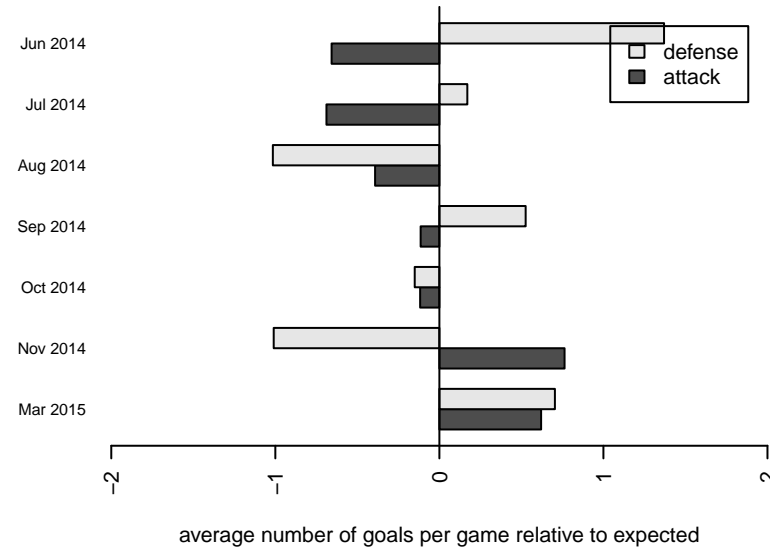

Performance relative to 13 month average