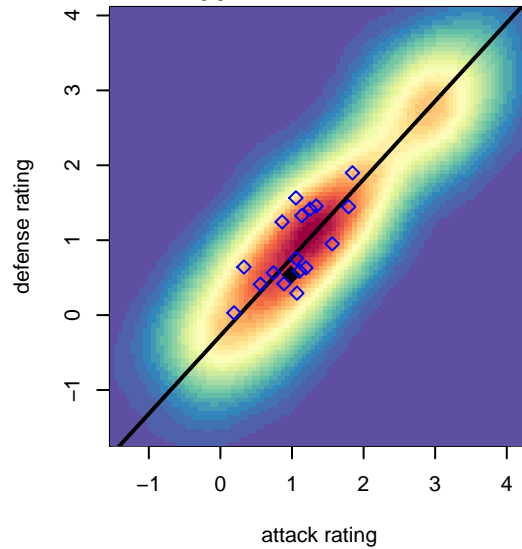

**attack and defense rating
relative to others at age
and all opponents in last 13 months**