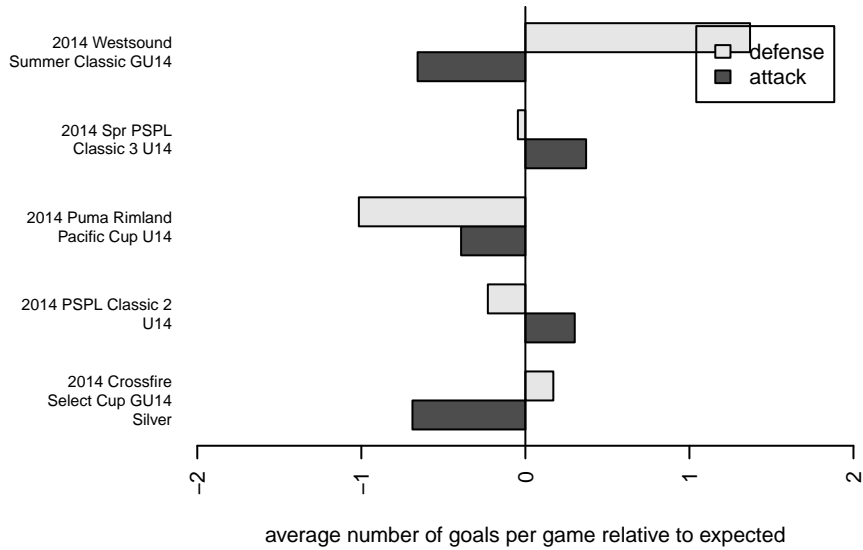

Performance relative to 13 month average