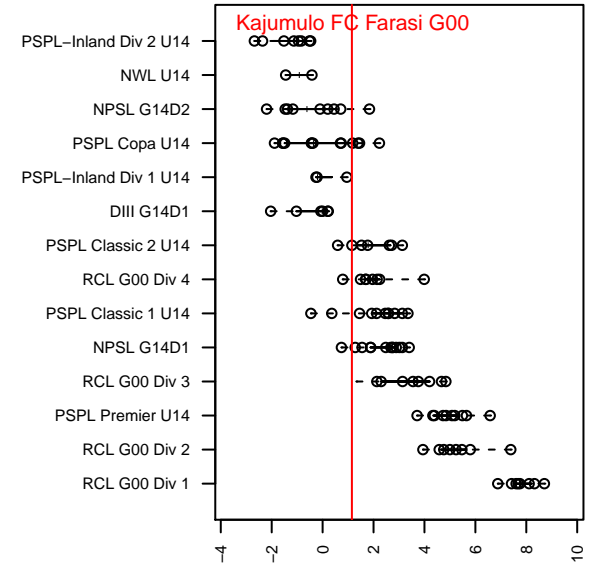

**attack and defense rating
relative to others at age
and all opponents in last 13 months**